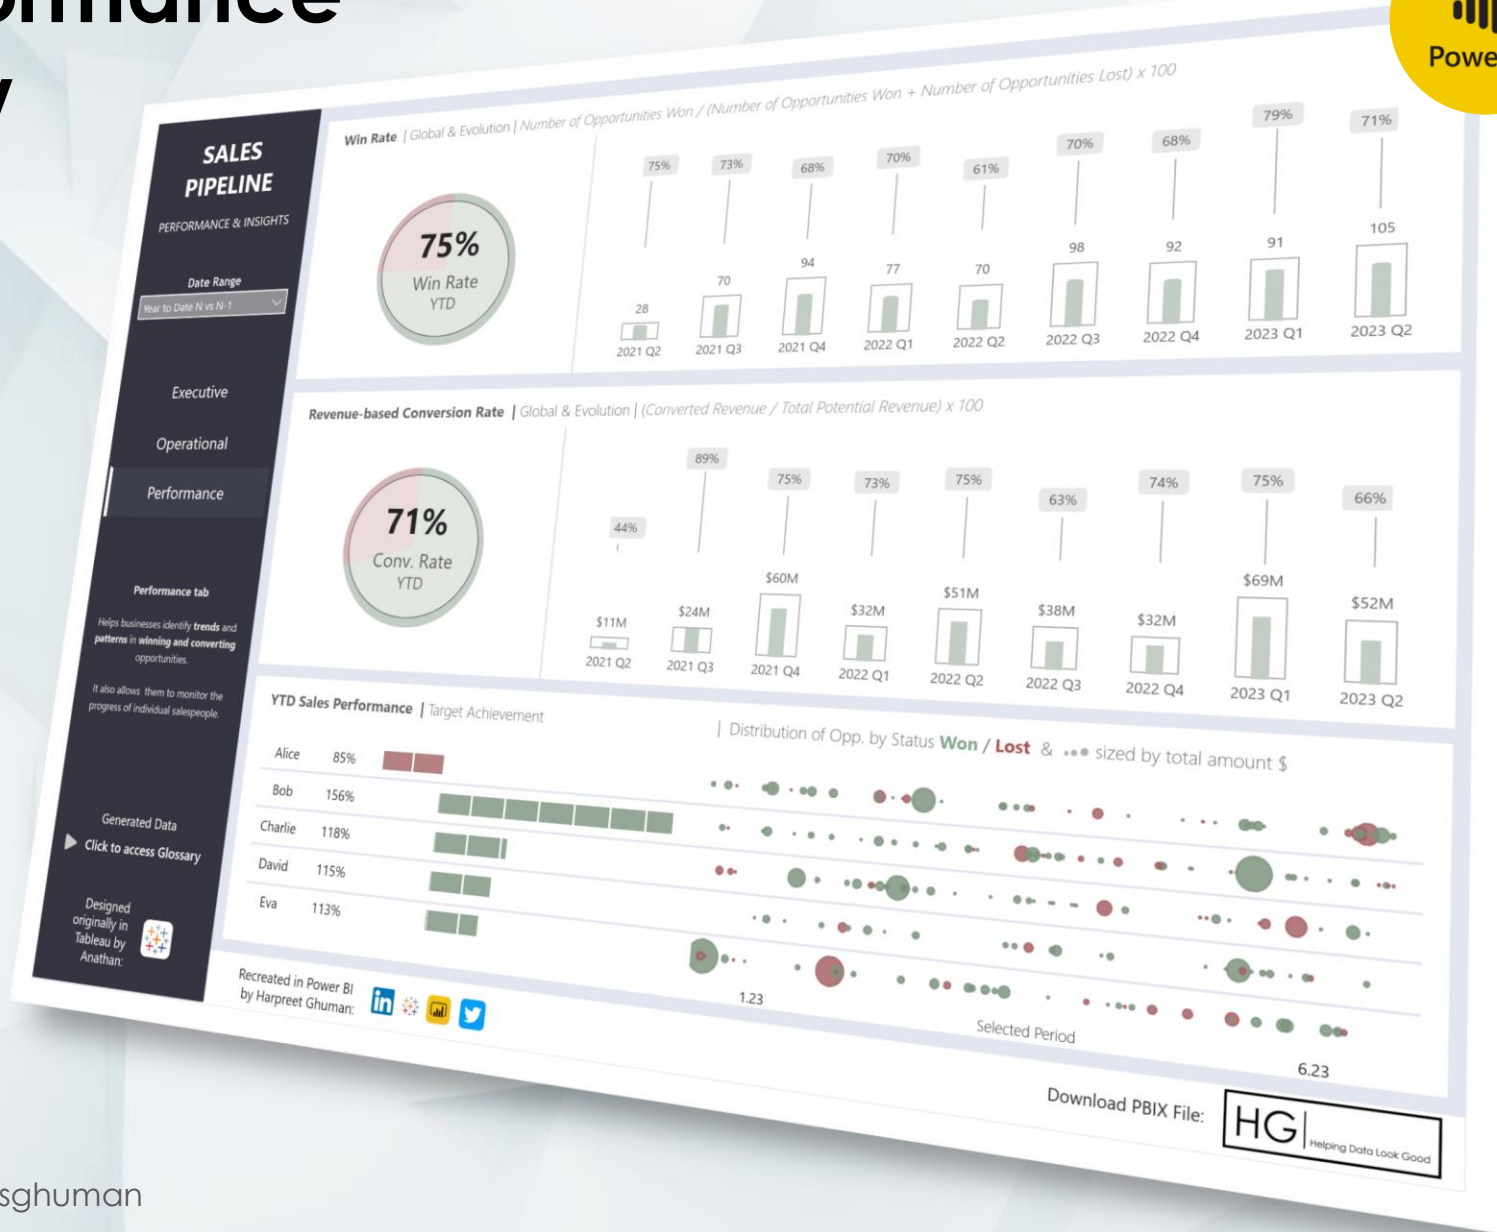

“Anything Tableau can do..” #1

Bringing popular Tableau designs to Power BI

SALES PIPELINE DASHBOARD TEMPLATE

Harpreet Ghuman

Created by Anathan
in Tableau

Recreated by Harpreet
Ghuman in Power BI

Executive View

Operational View

Performance View

To download PBIX, visit -
www.harpreetghuman.com

Templates

Design Guides